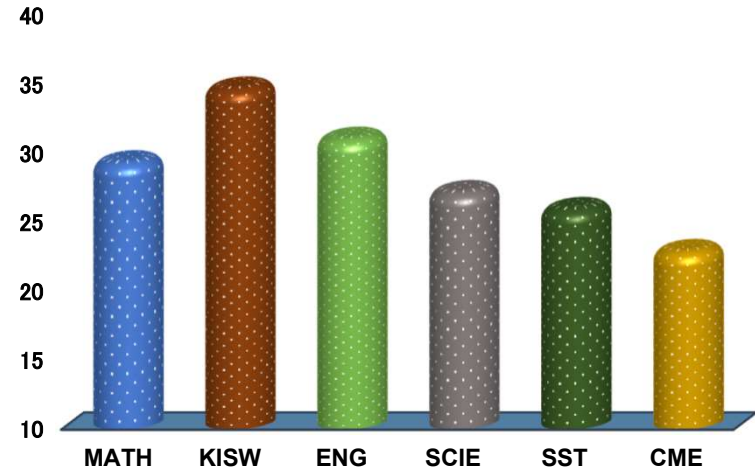

KONDOA ISLAMIC

REGION: DODOMA

SCHOOL AVERAGE

28.4

DISTRICT: KONDOA DC

SUBJECT AND GRADE PERFORMANCE ANALYSIS

SUBJECT RANKING

KISWAHILI	34.6	69%	1
ENGLISH	30.9	62%	2
MATHEMATICS	29.2	58%	3
SCIENCE	27.1	54%	4
SOCIAL STUDIES	25.8	52%	5
CIVIC AND MORAL EDUCATION	22.8	46%	6

SUBJECT GRADE ANALYSIS

SUBJECT/GRADE	A	B	C	D	F
MATHEMATICS	2	7	14	3	0
KISWAHILI	2	18	6	0	0
ENGLISH	1	14	8	3	0
SCIENCE	4	4	12	4	2
SOCIAL STUDIES	1	4	14	6	1
CIVIC AND MORAL	0	3	14	6	3

OVERALL GRADE ANALYSIS

Grade	Count	Total	Percentage
A	1	26	1%
B	7		9%
C	15		19%
D	3		4%
F	0		0%

CHART SUBJECT ANALYSIS

BOYS VS GIRLS PERFORMANCE

Gender	SAT	SAT	TOTAL
Boys	14	12	26
	27%	30%	

SEATED	26	100%
ABSENTEES	0	0%
PASSED	23	88%
FAILED	3	12%